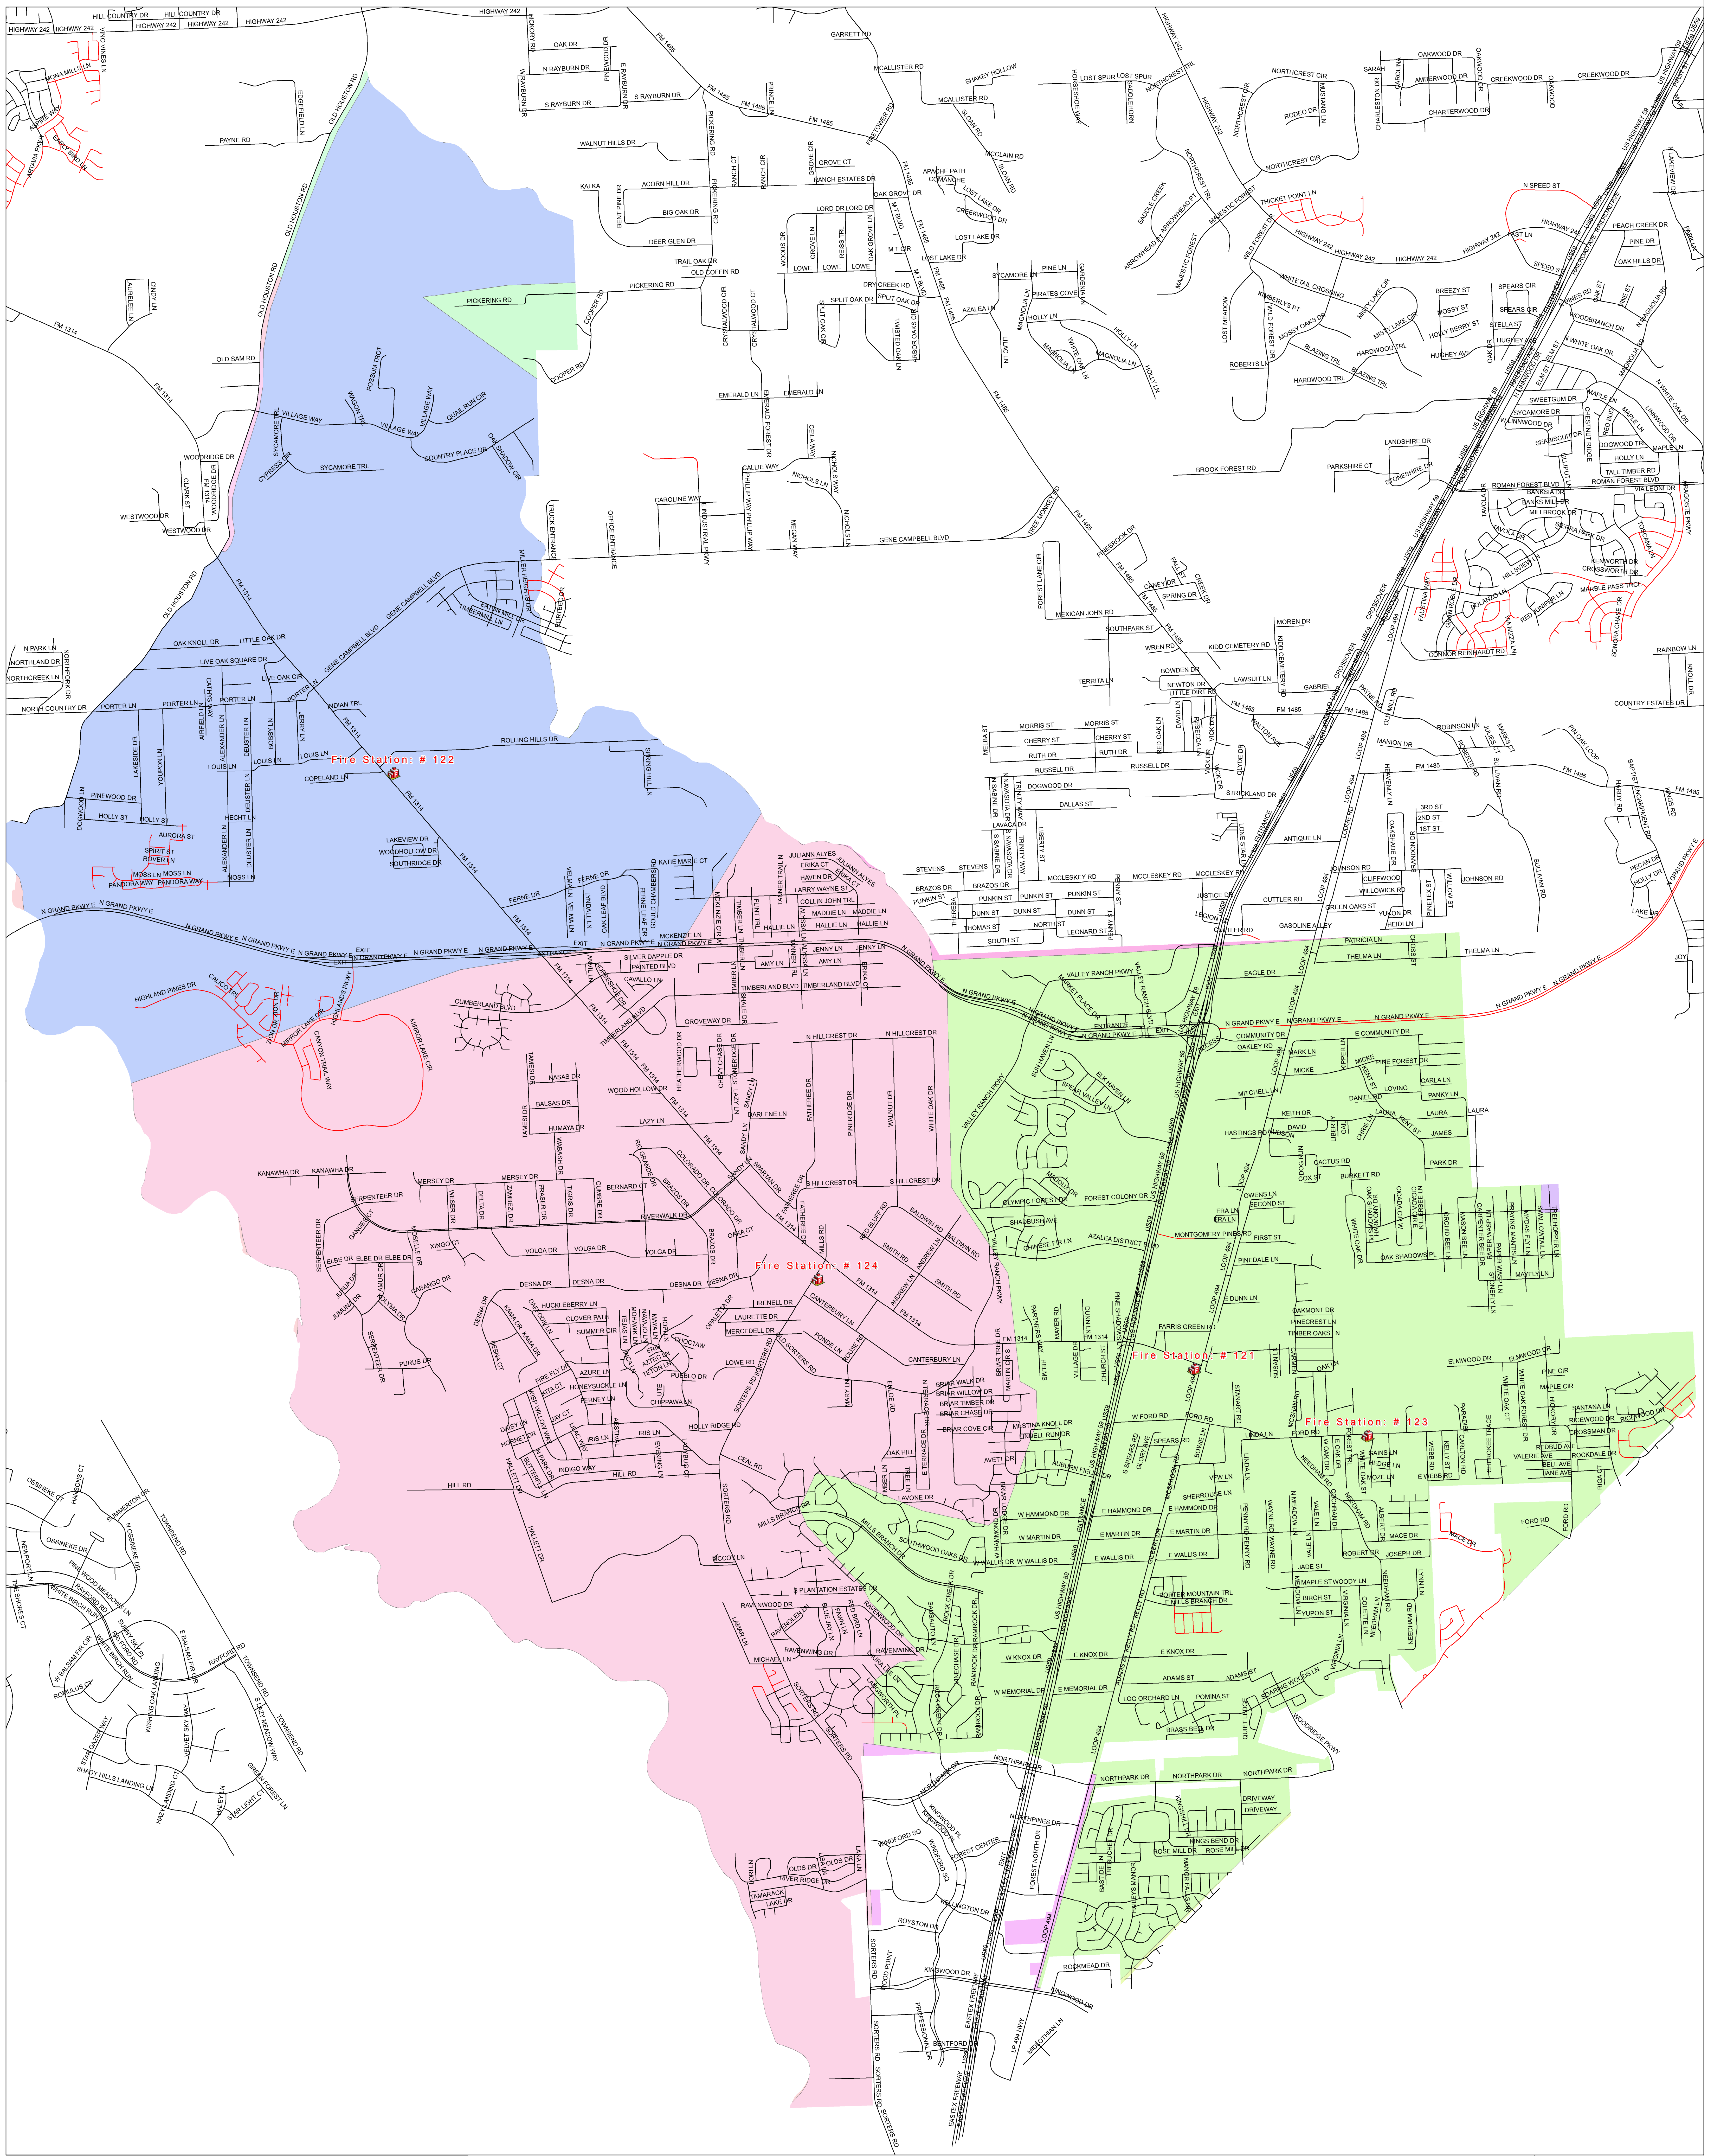

ESD 06 - Response Area

Response Area Firebox	
1202	1509
1203	802
1501	803
1106	804
1504	1506
1201	

0 0.5 1 2 Miles